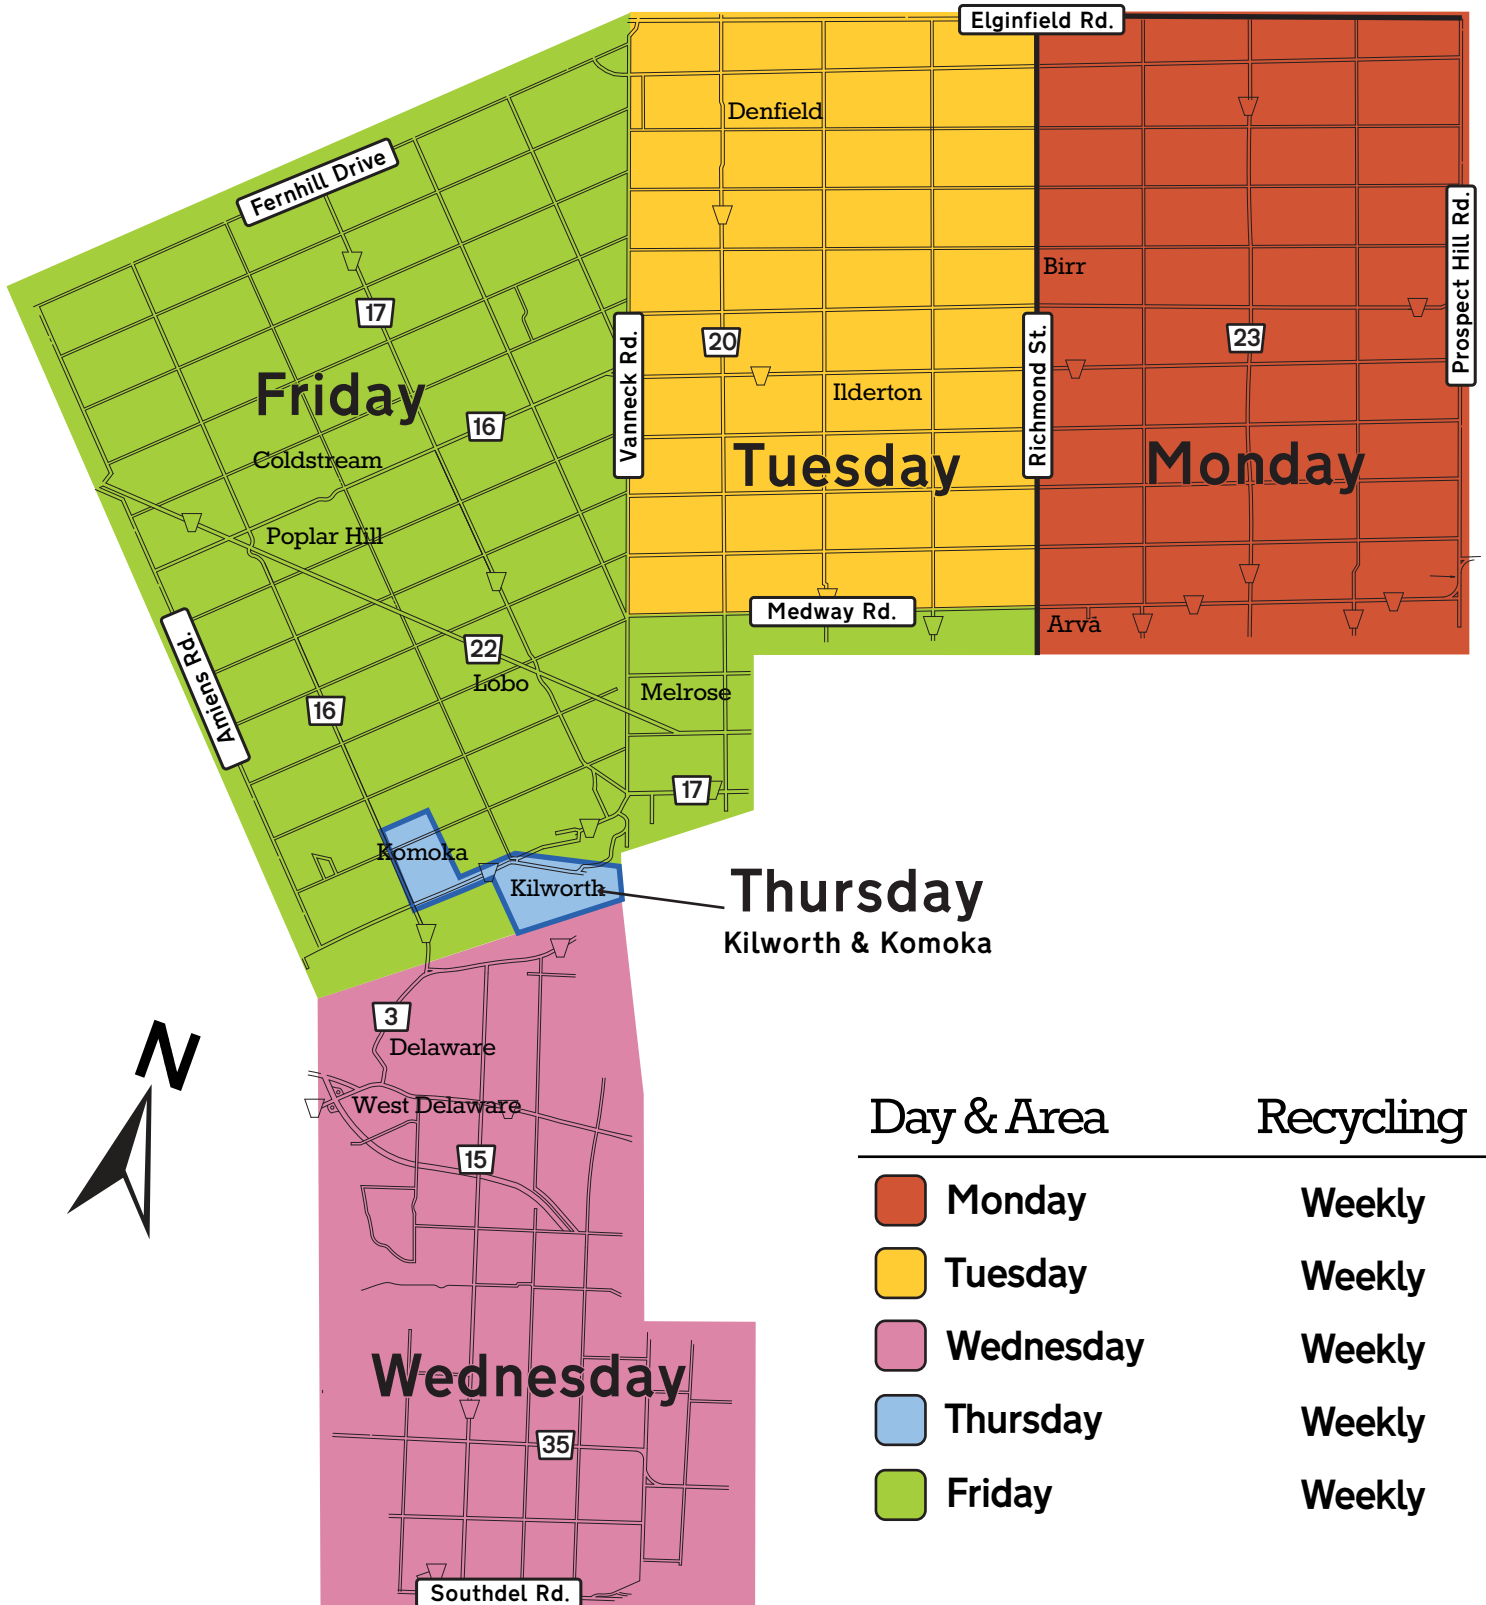

Middlesex Centre

Recycling Collection Map

Thursday
Kilworth & Komoka

Day & Area	Recycling
Monday	Weekly
Tuesday	Weekly
Wednesday	Weekly
Thursday	Weekly
Friday	Weekly