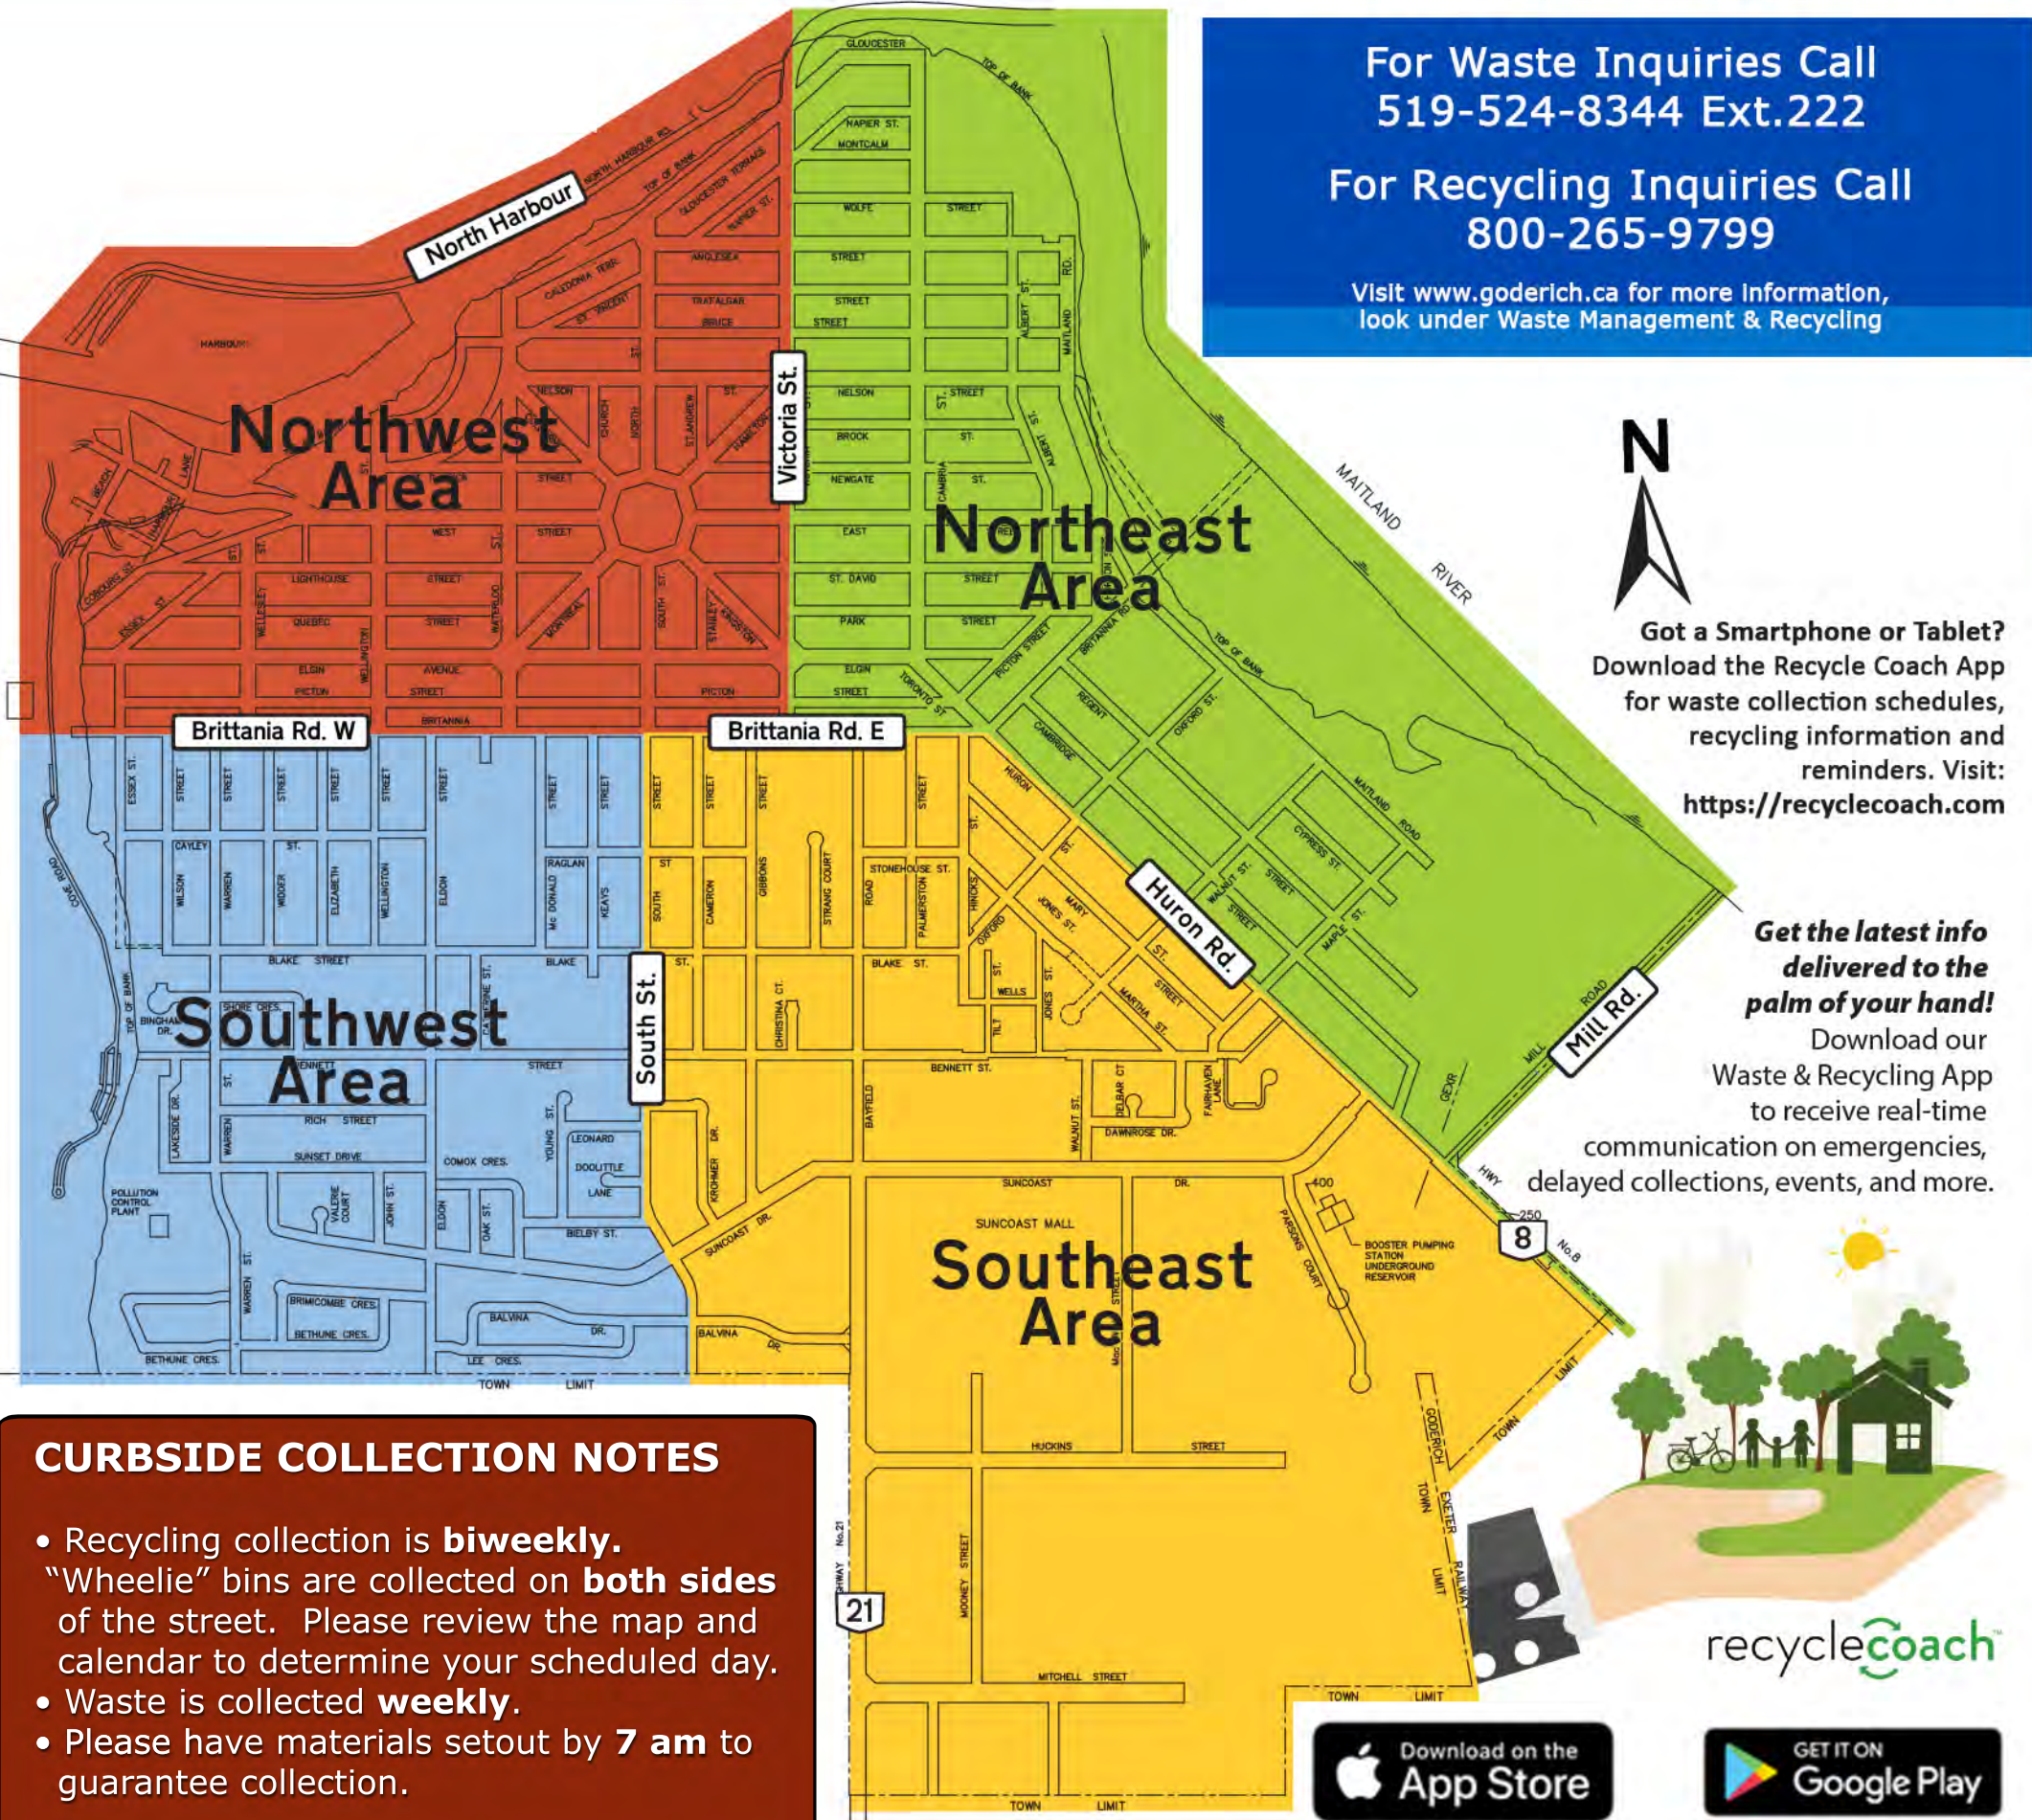

Town of Goderich Waste & Recycling Schedule

For Waste Inquiries Call
519-524-8344 Ext.222

For Recycling Inquiries Call
800-265-9799

Visit www.goderich.ca for more information,
look under Waste Management & Recycling

Got a Smartphone or Tablet?
Download the Recycle Coach App
for waste collection schedules,
recycling information and
reminders. Visit:
<https://recyclecoach.com>

Get the latest info
delivered to the
palm of your hand!
Download our
Waste & Recycling App
to receive real-time
communication on emergencies,
delayed collections, events, and more.

1. ### CURBSIDE COLLECTION NOTES
2. Recycling collection is **biweekly**. "Wheelie" bins are collected on **both sides** of the street. Please review the map and calendar to determine your scheduled day.
   - Waste is collected **weekly**.
   - Please have materials setout by **7 am** to guarantee collection.

	JANUARY							FEBRUARY							MARCH							APRIL						
	S	M	T	W	T	F	S	S	M	T	W	T	F	S	S	M	T	W	T	F	S	S	M	T	W	T	F	S
2021	3	4	5	6	7	8	9	7	8	9	10	11	12	13	7	8	9	10	11	12	13	4	5	6	7	8	9	10
	10	11	12	13	14	15	16	14	15	16	17	18	19	20	14	15	16	17	18	19	20	11	12	13	14	15	16	17
	17	18	19	20	21	22	23	21	22	23	24	25	26	27	21	22	23	24	25	26	27	18	19	20	21	22	23	24
	24	25	26	27	28	29	30	28	28	28	29	30	31	28	29	30	31	25	26	27	28	29	30					
2022	31																											
	MAY							JUNE							JULY							AUGUST						
	SEPTEMBER							OCTOBER							NOVEMBER							DECEMBER						
	JANUARY							FEBRUARY							MARCH							APRIL						

Recycling Service Northwest Area Northeast Area Southwest Area Southeast Area

Waste **Weekly** Collection Areas Schedule

Every Wednesday
■ and ■ Garbage in North Areas North of Britannia and Huron roads
■ and ■ Garbage in South Areas South of Britannia and Huron roads

Every Friday

SPECIAL HOLIDAY GARBAGE COLLECTION DAY FOR ALL RESIDENTS ON
March 31, 2021 AND April 13, June 29, 2022.