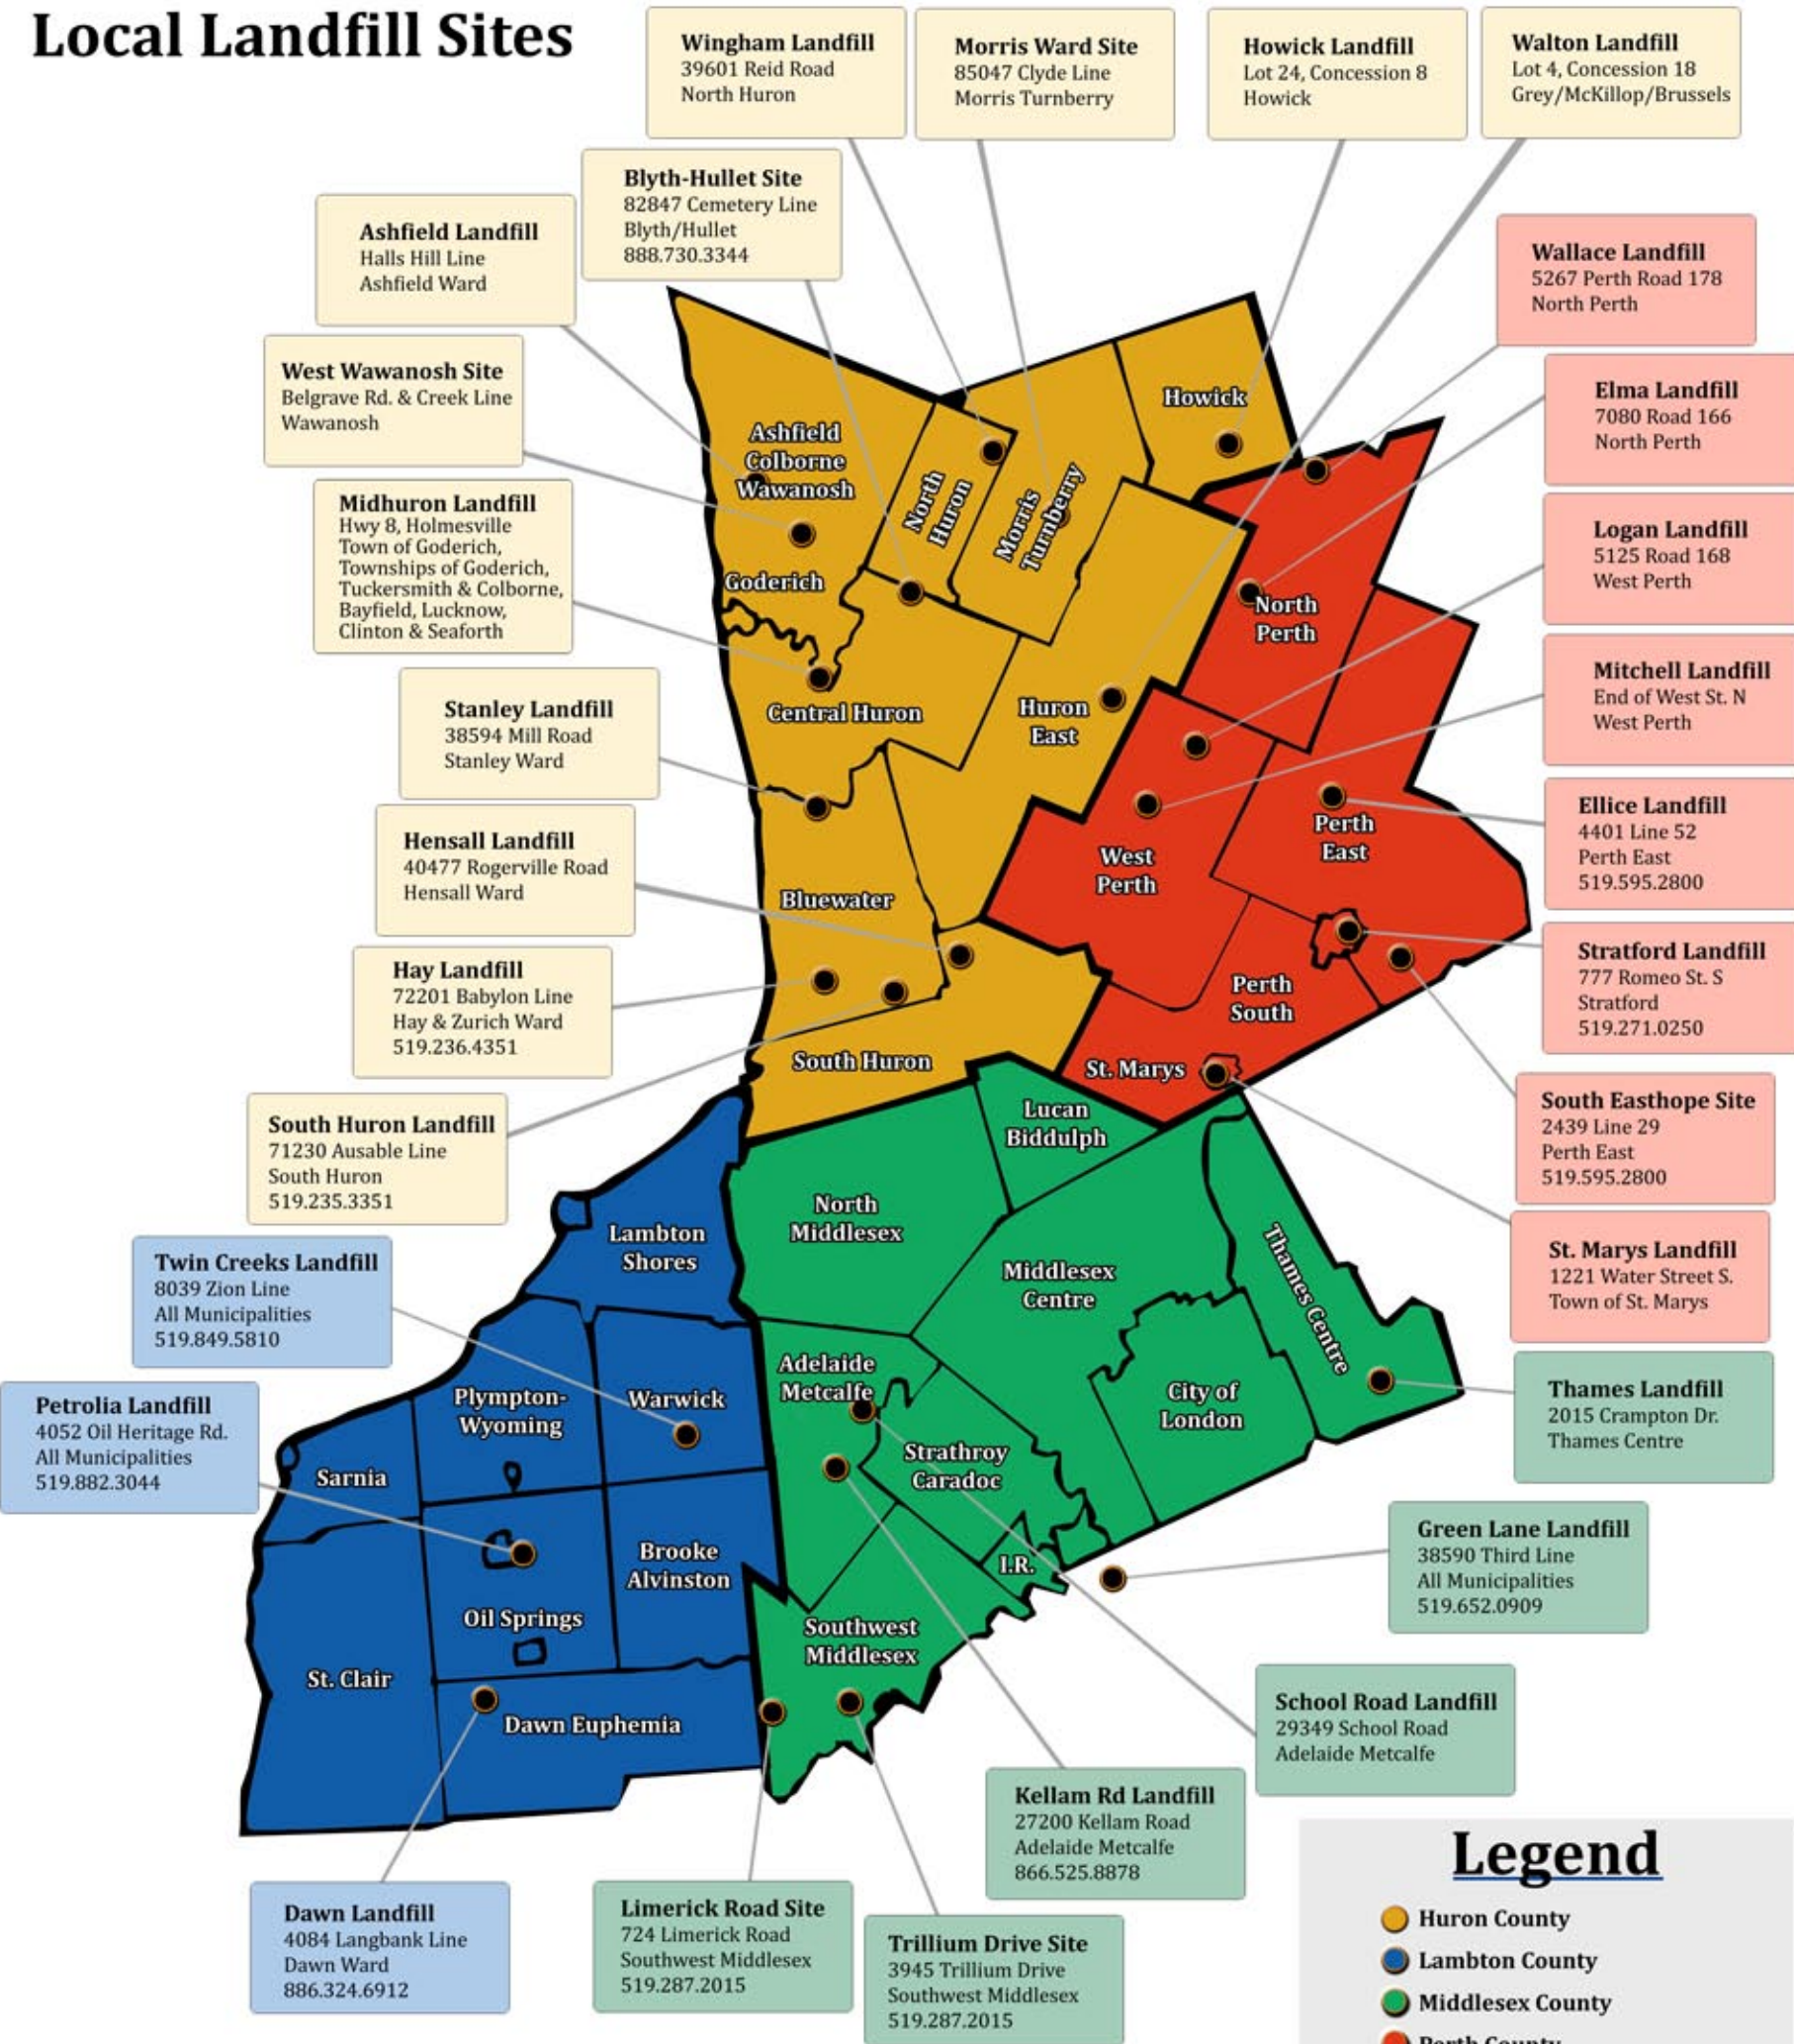

# Local Landfill Sites

## Legend

- Huron County
- Lambton County
- Middlesex County
- Perth County

Landfill Name
Site Location
Area(s) Served
Telephone (if available)