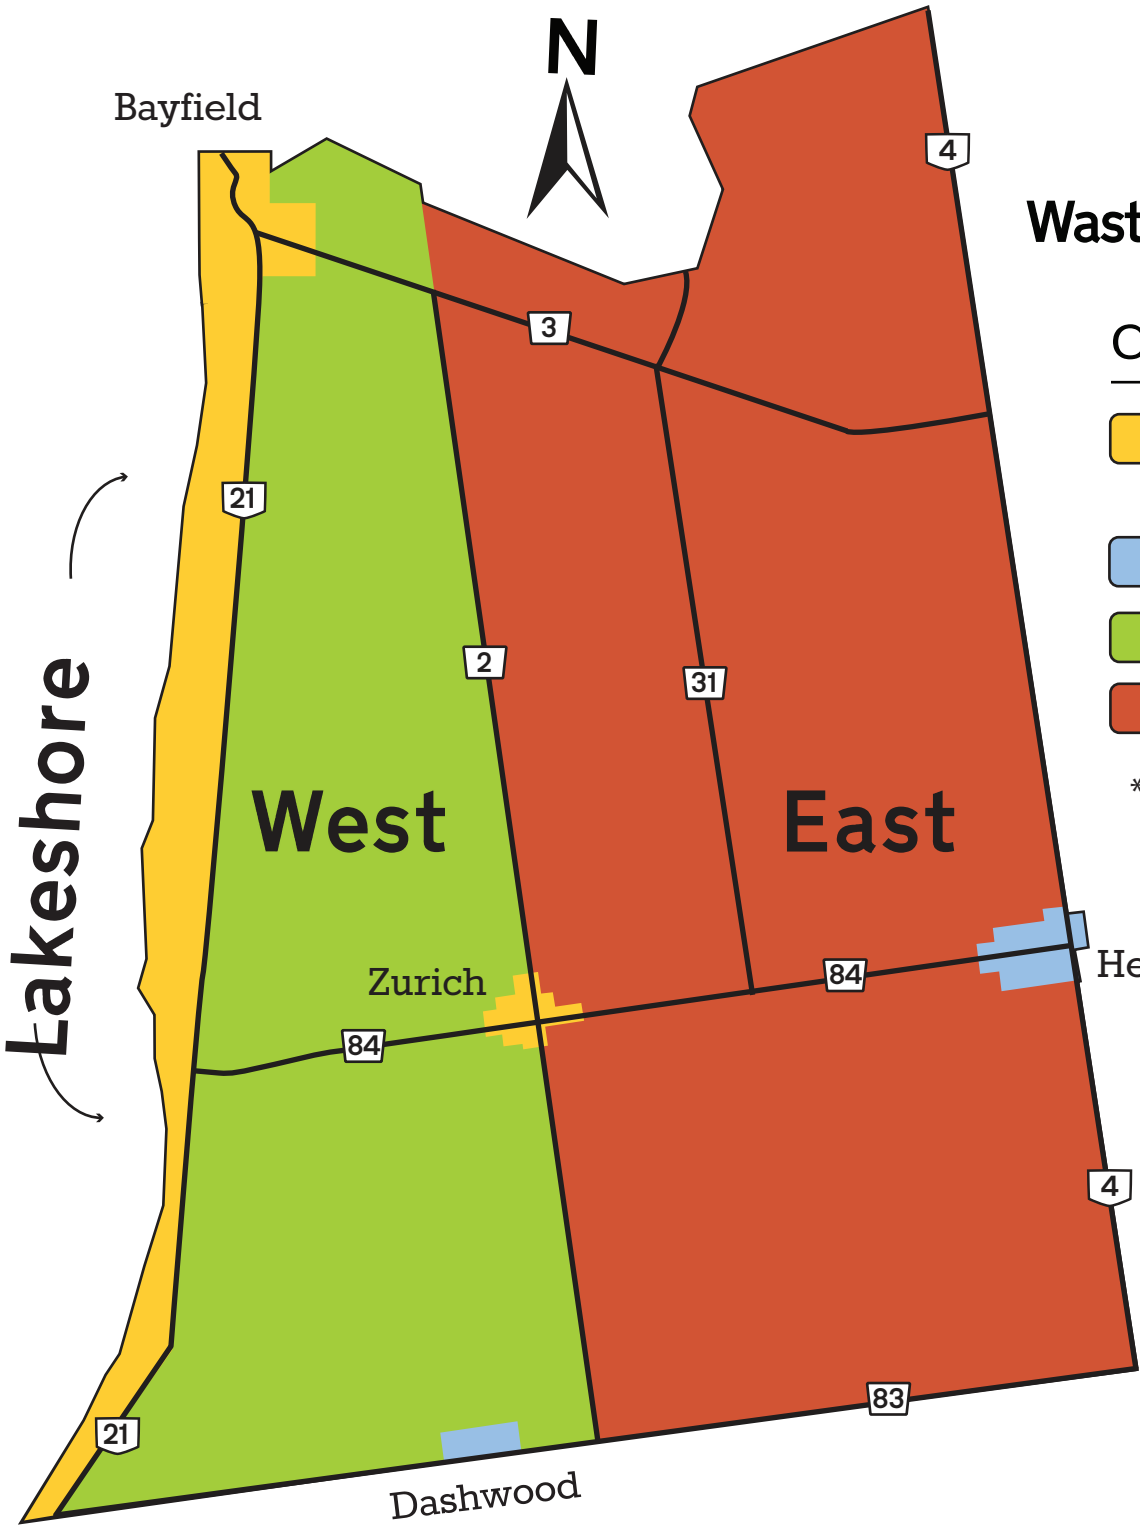

Bluewater

Waste and Recycling Collection Map

Collection Area	Frequency
 Bayfield, Zurich, and Lakeshore	Weekly
 Hensall & Dashwood	Weekly*
 West Rural	Bi-Weekly
 East Rural	Bi-Weekly

* Collection is on Mondays except Hensall and Dashwood which are collected on Tuesdays.