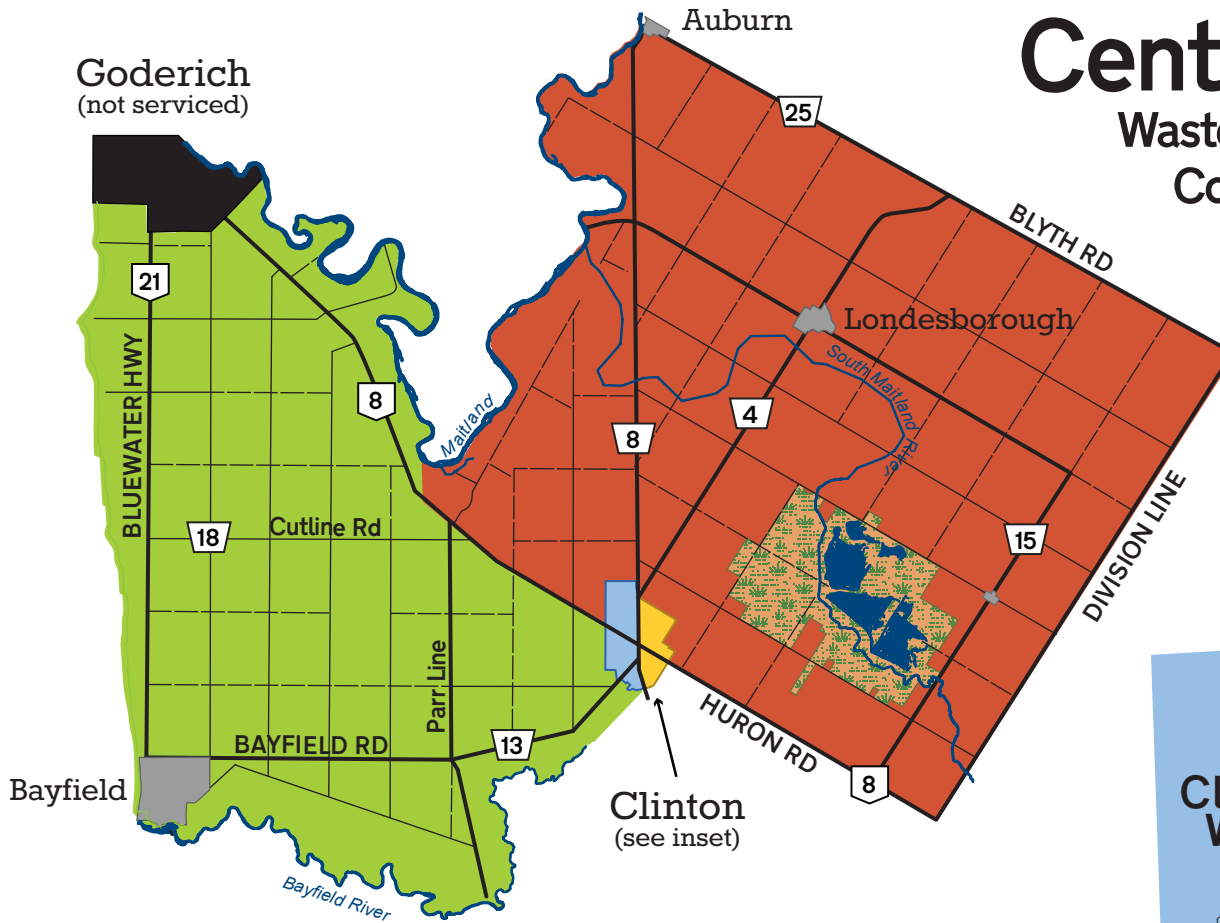

# Central Huron

## Waste and Recycling Collection Map

### Colour & Area

### Waste

 Clinton West	Thursday Bi-Weekly	Thursdays
 Clinton East	Thursday Bi-Weekly	Thursdays
 Goderich Rural	Tuesday Bi-Weekly	Tuesdays
 Hullett Rural	Tuesday Bi-Weekly	Tuesdays