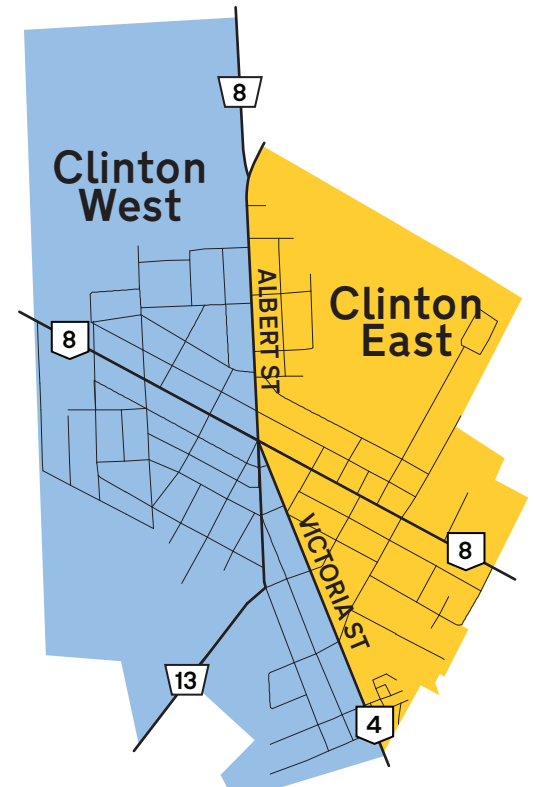

# Central Huron

## Waste and Recycling Collection Map

### Colour & Area

### Waste

 Clinton West	Thursday Bi-Weekly	Thursdays
 Clinton East	Thursday Bi-Weekly	Thursdays
 Goderich Rural	Tuesday Bi-Weekly	Tuesdays
 Hullett Rural	Tuesday Bi-Weekly	Tuesdays