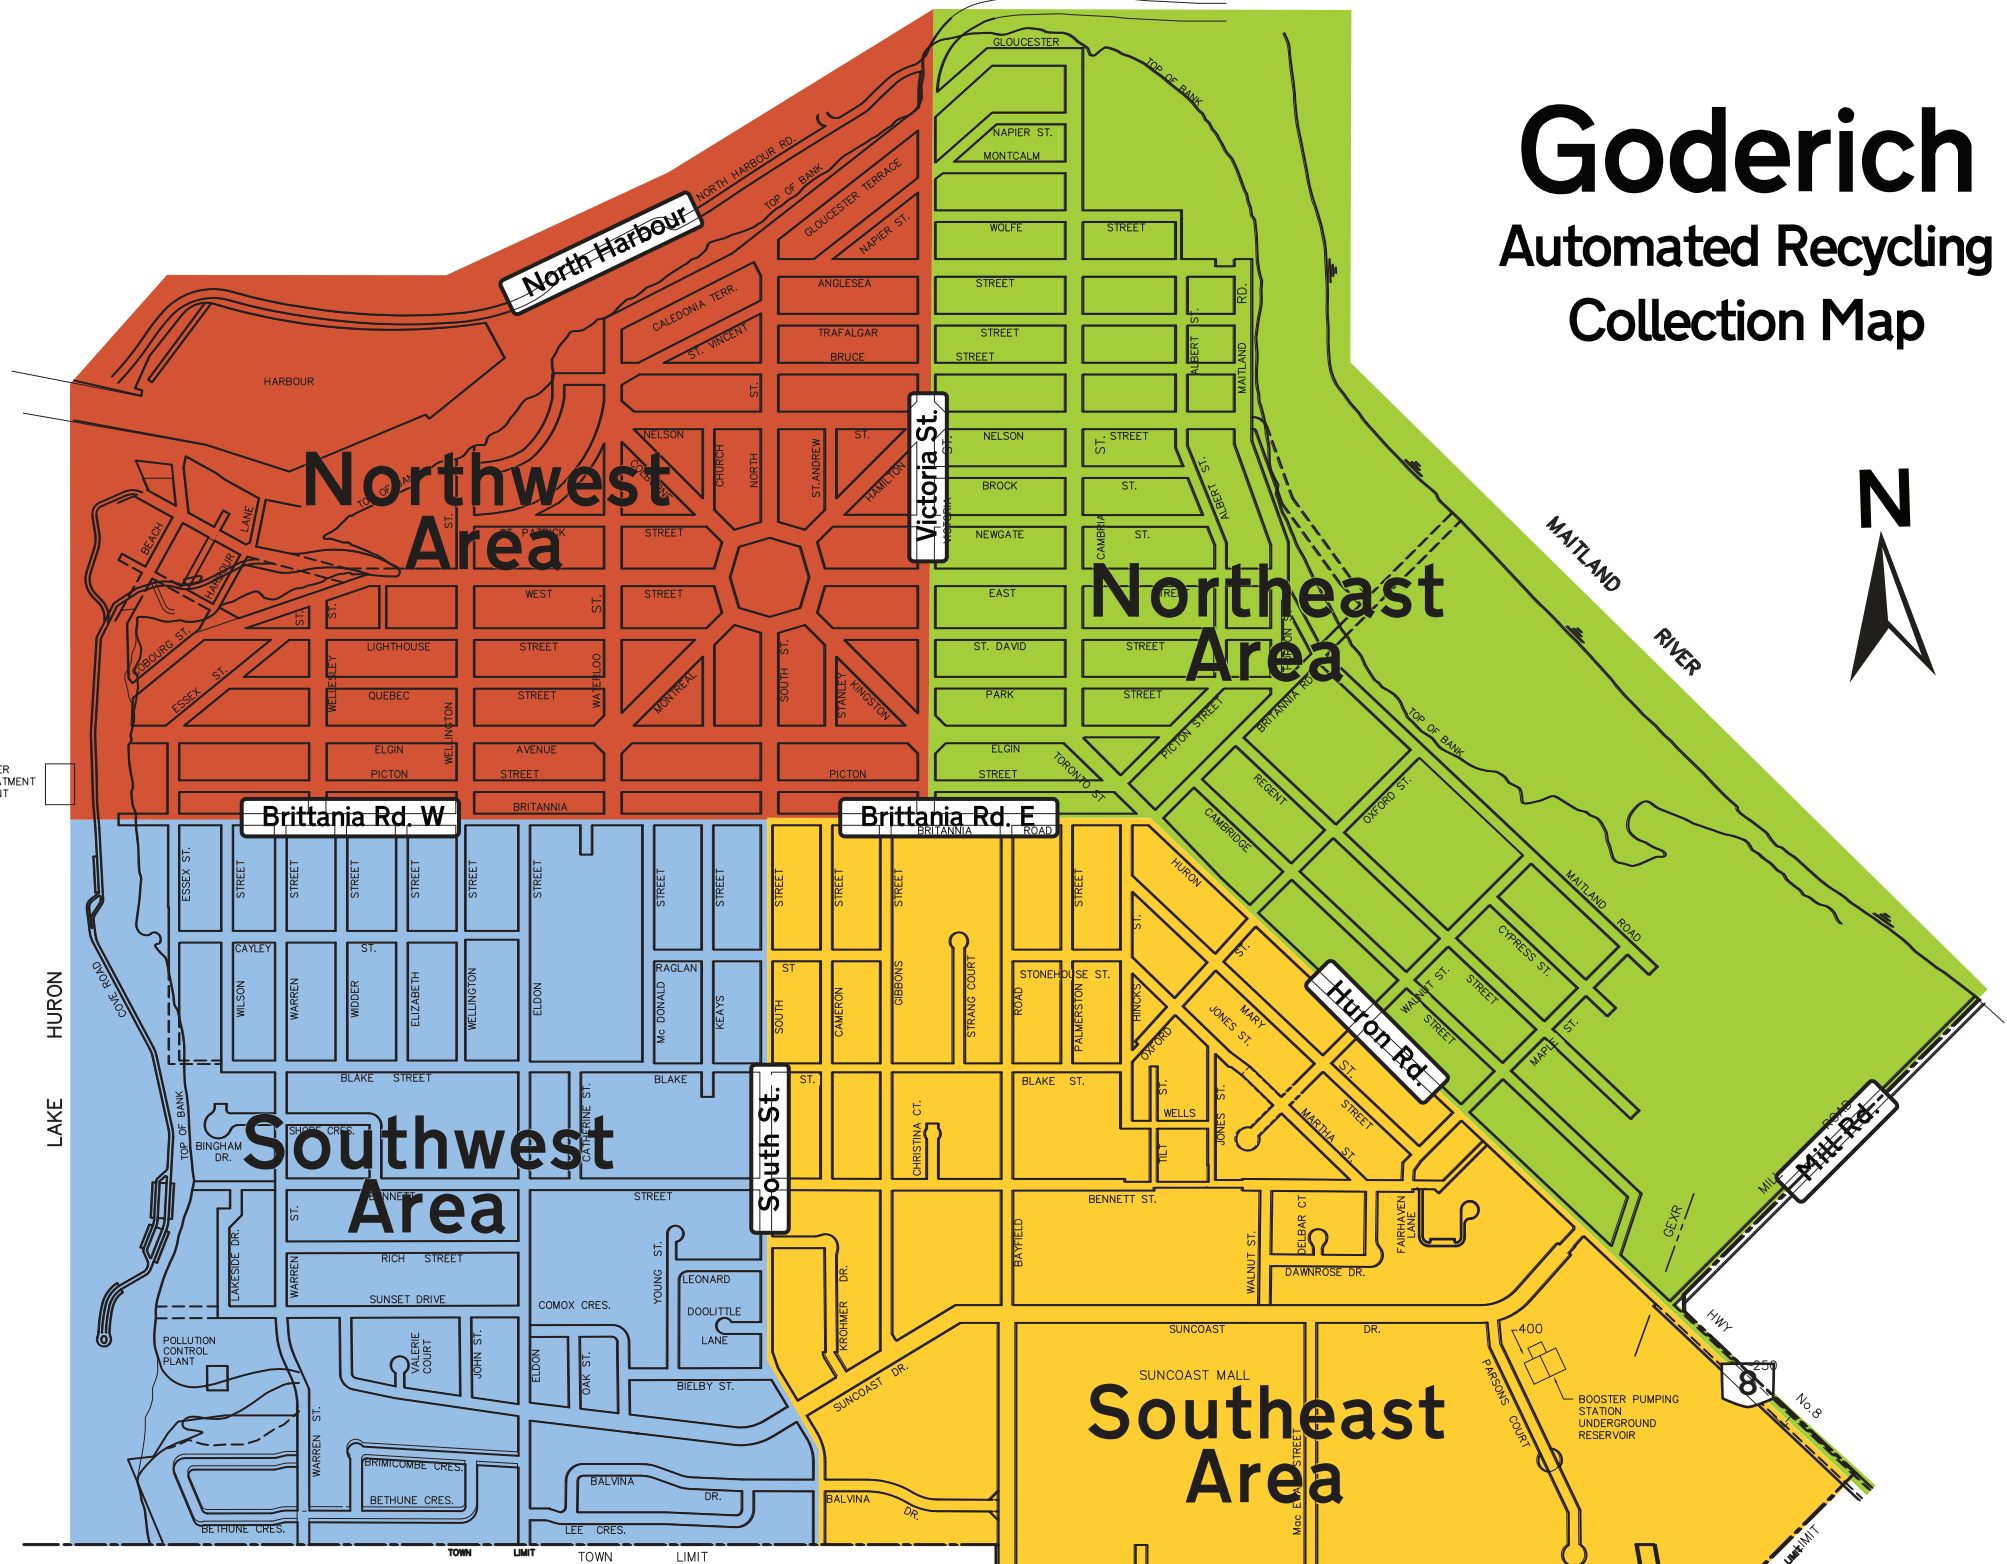

# Goderich

## Automated Recycling Collection Map

Day & Area		Recycling
<span style="background-color: #ADD8E6; border: 1px solid black; display: inline-block; width: 20px; height: 20px;"></span>	Friday	Bi-Weekly
<span style="background-color: #FFD700; border: 1px solid black; display: inline-block; width: 20px; height: 20px;"></span>	Friday	Bi-Weekly
<span style="background-color: #FF4500; border: 1px solid black; display: inline-block; width: 20px; height: 20px;"></span>	Wednesday	Bi-Weekly
<span style="background-color: #9ACD32; border: 1px solid black; display: inline-block; width: 20px; height: 20px;"></span>	Wednesday	Bi-Weekly

Highway No. 21

Highway No. 8

Goderich Exeter Railway